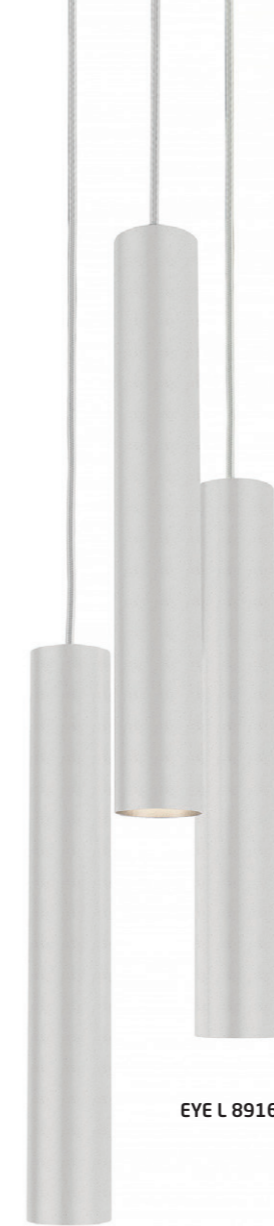

EYE L 8917

EYE L 8915

EYE L 8916

EYE L
painted steel

□ 8916 ■ 8917

● 3xGU10, max 10W only LED

solid brass, painted steel

■ 8915

● 3xGU10, max 10W only LED

□ WHITE P004 RAL 9003 ■ BLACK P013 RAL 9005 ■ BRASS