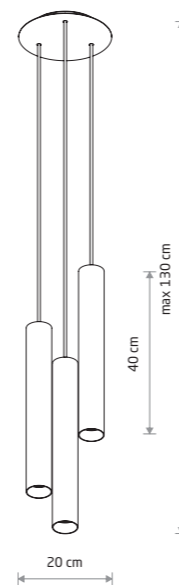

EYE L 8917

EYE L 8915

EYE L 8916

EYE L
painted steel

□ 8916 ■ 8917

● 3xGU10, max 10W only LED

solid brass, painted steel

■ 8915

● 3xGU10, max 10W only LED

□ WHITE P004 RAL 9003 ■ BLACK P013 RAL 9005 ■ BRASS